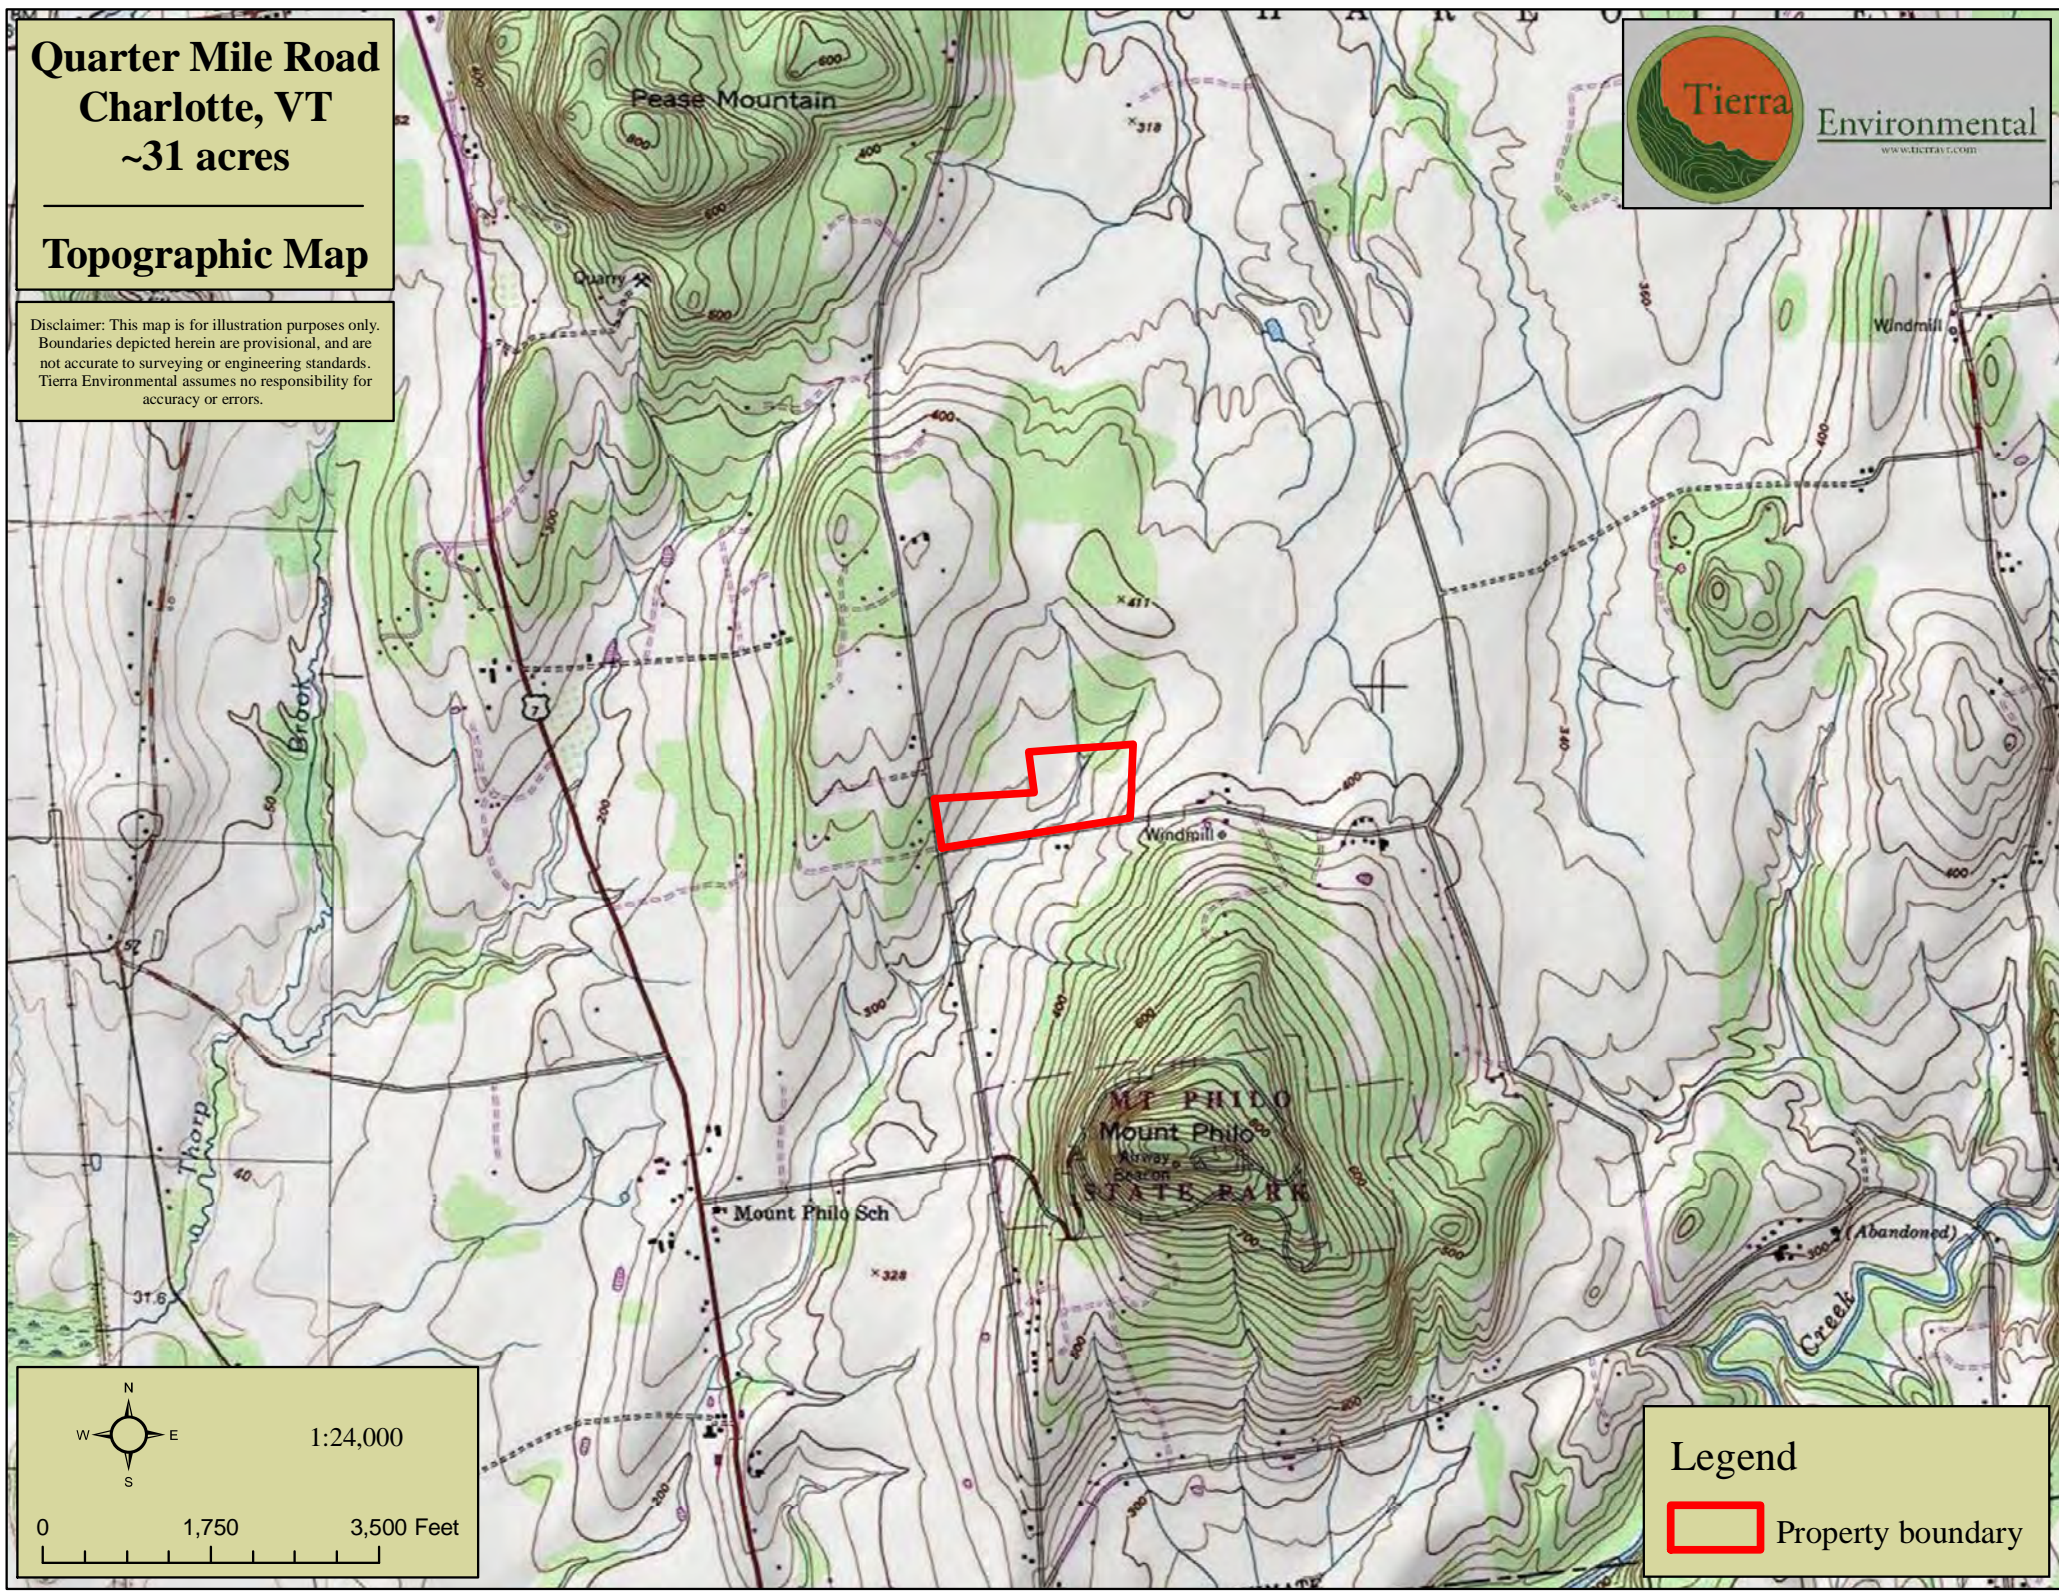

**Quarter Mile Road
Charlotte, VT
~31 acres**

Topographic Map

Disclaimer: This map is for illustration purposes only. Boundaries depicted herein are provisional, and are not accurate to surveying or engineering standards. Tierra Environmental assumes no responsibility for accuracy or errors.

Legend

 Property boundary